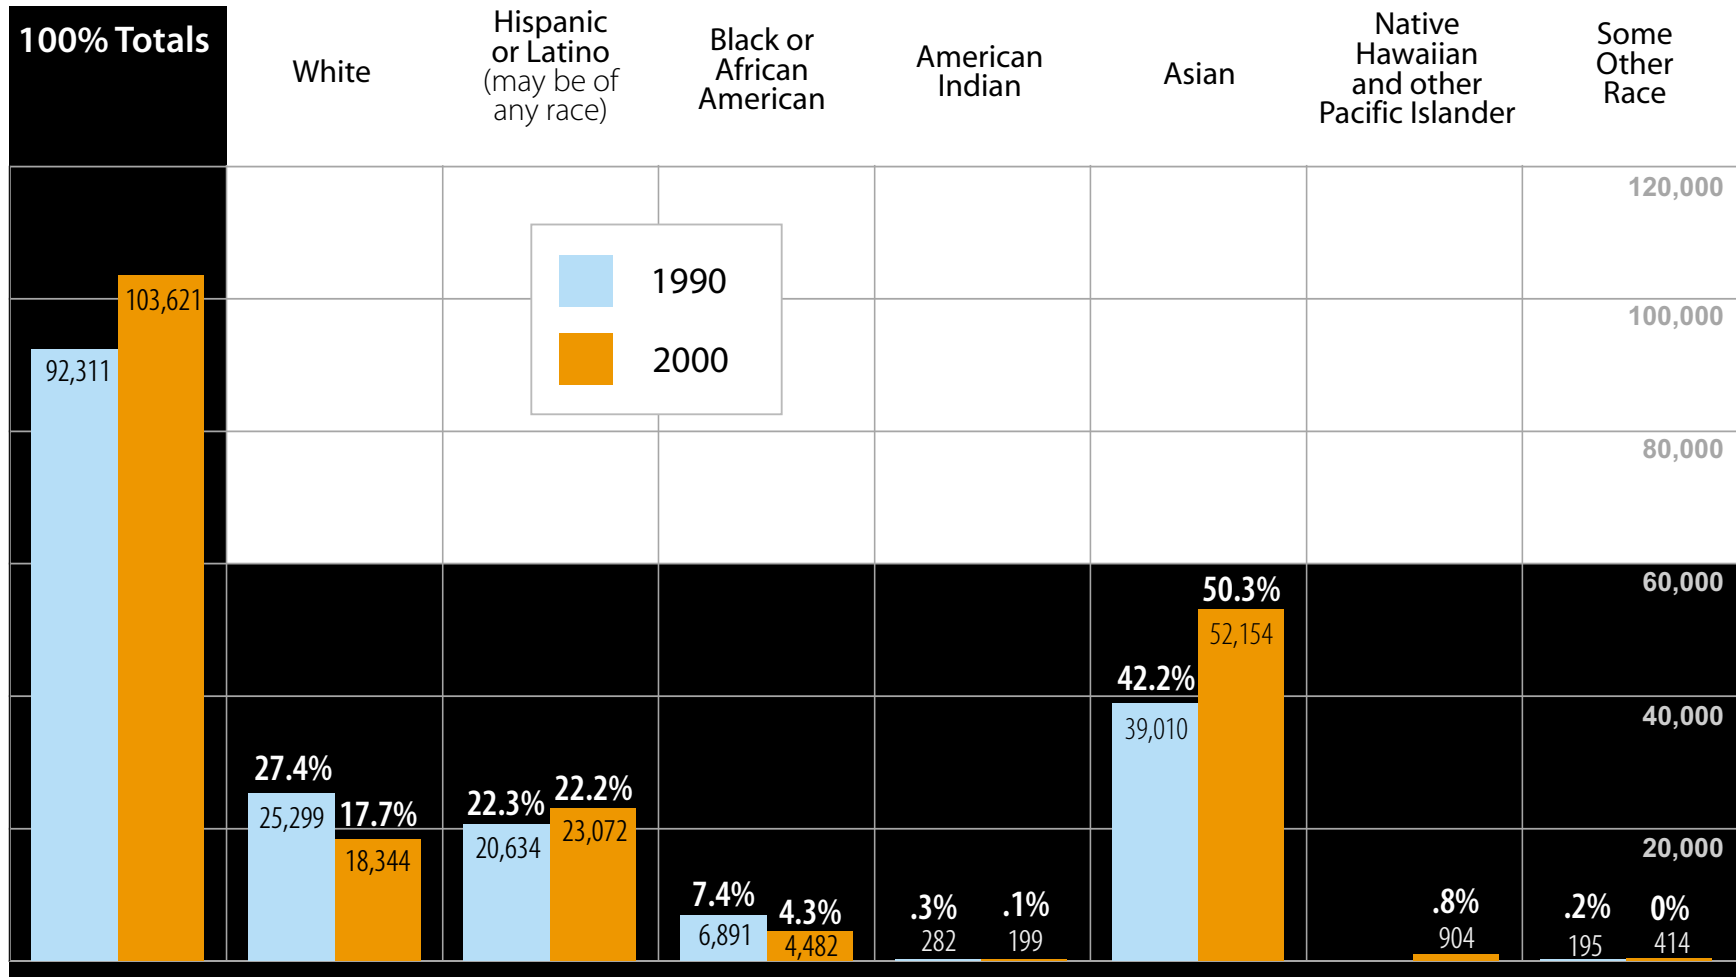

Population by Race and Hispanic or Latino Origin
Daly City

Daly City Statistics

Total Land Area: 7.5 sq. miles

2000 City Population: 103,621

1990 City Population: 92,311

Sex:

Male: 50,971

Female: 52,650

Native born persons: 49,336 (47.6%)

Foreign born persons: 52,213 (52.4%)

Household Income:

Less than \$10,000: 1,603 (5.2%)

\$10,000 - \$14,999: 1,115 (3.6%)

\$15,000 - \$24,999: 2,243 (7.3%)

\$25,000 - \$34,999: 2,544 (8.3%)