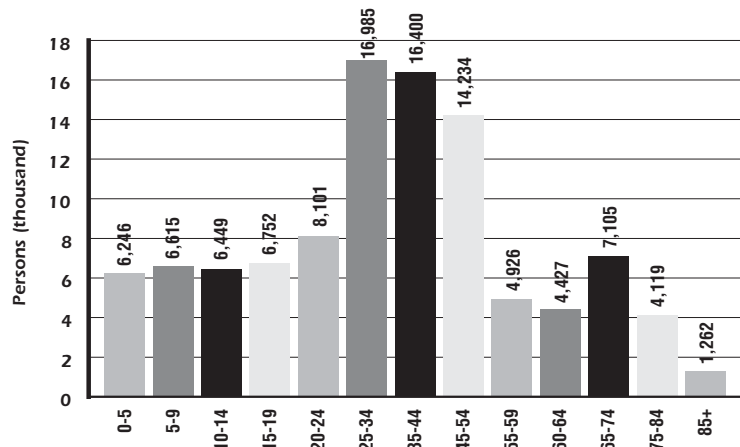

Population by Race and Hispanic or Latino Origin
Daly City

Daly City Statistics

Total Land Area: 7.5 sq. miles

2000 City Population: 103,621

1990 City Population: 92,311

Sex:

Male: 50,971

Female: 52,650

Owner occupied: 3.48

Renter occupied: 3.13

Median value owner-occupied units: \$335,000

Median contract rent: \$1,074

Projected Population, Employment, and Income

Daly City	2000	2005	2015	2025
Total population	103,621	106,100	110,100	111,600
Total households	32,472	33,110	34,260	34,830
Persons per household*	3.32	3.33	3.38	3.37
Employed residents*	60,444	61,500	65,400	66,900
Mean household income (2000 dollars)*	84,500	86,400	94,500	102,000

Source: Association of Bay Area Gov'ts., Projections 2002

* Note: Includes Sphere of Influence

Daly City 2000 Population by Age Group

Source: 2000 Census

2000 Housing Units by Building Type

(Building types)	Units
Single Family Detached	15,856
Single Family Attached	4,460
Multiple Family Structures with 2 to 4 units	2,801
Multiple Family Structures with 5+ units	7,581
Mobile Homes	544
Total Units	31,242