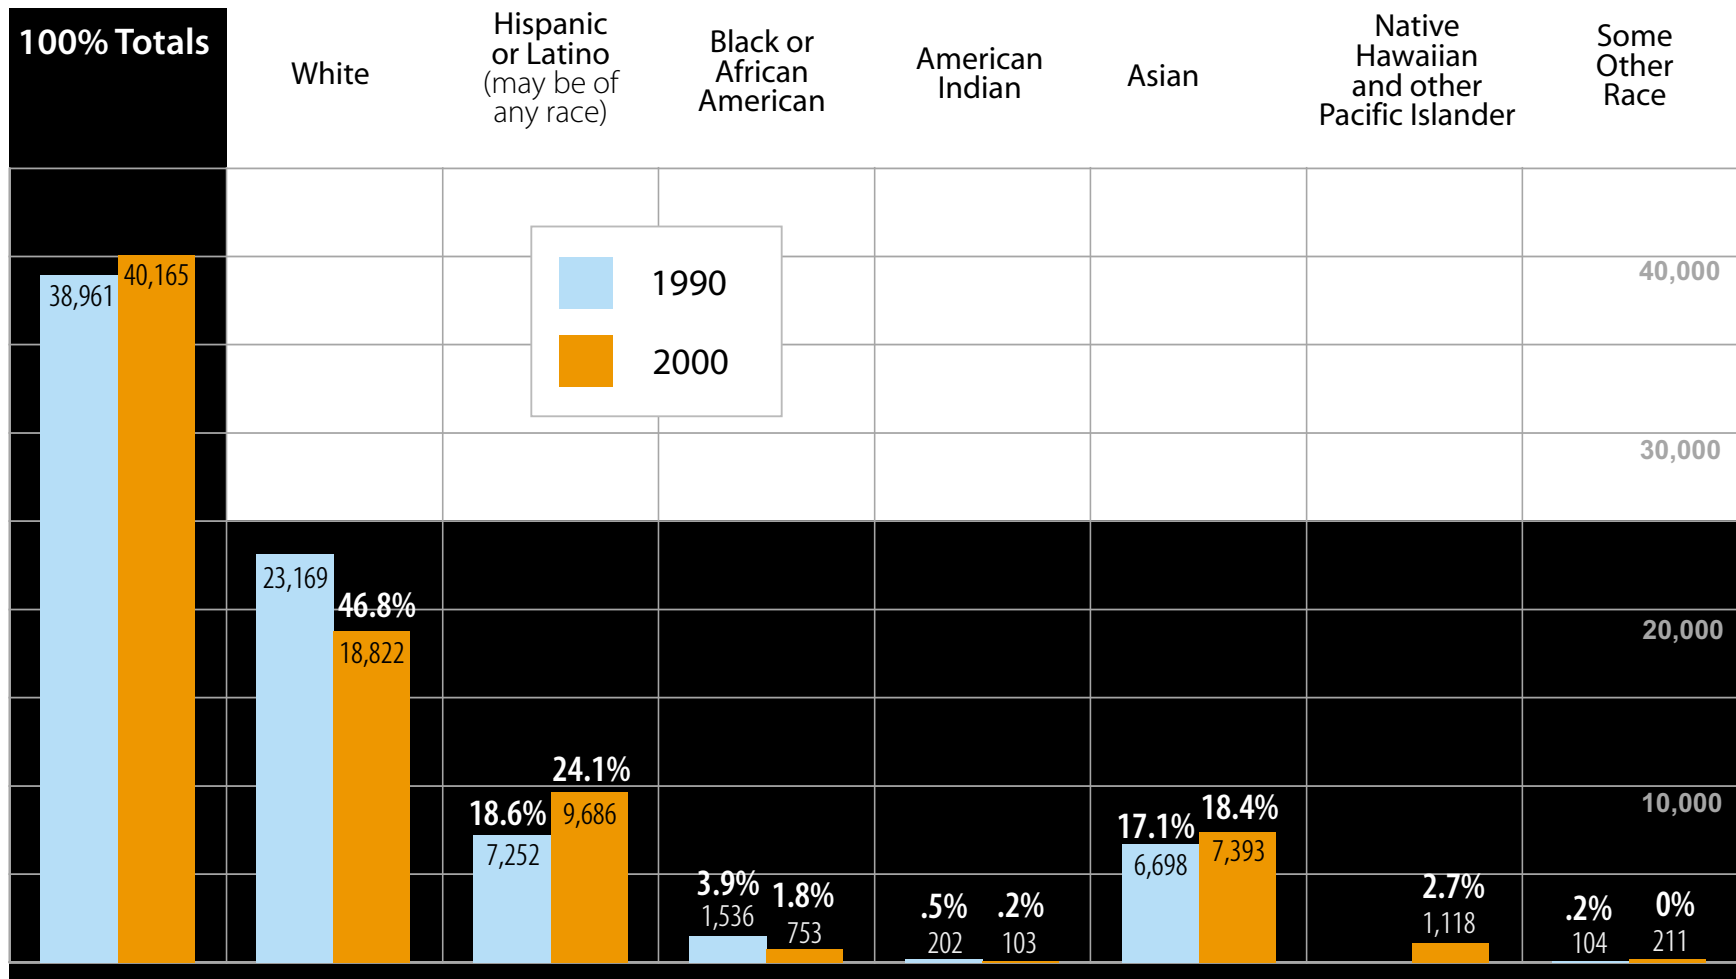

Population by Race and Hispanic or Latino Origin
San Bruno

San Bruno Statistics

Total Land Area: 6.1 sq. miles
2000 City Population: 40,165
1990 City Population: 38,961

Sex:

Male: 19,822
 Female: 20,343

Native born persons: 27,143 (67.6%)
Foreign born persons: 13,021 (32.4%)

Household Income:

Less than \$10,000: 644 (4.4%)
 \$10,000 - \$14,999: 440 (3.9%)
 \$15,000 - \$24,999: 931 (6.4%)
 \$25,000 - \$34,999: 1,421 (9.8%)
 \$35,000 - \$49,999: 2,208 (15.2%)
 \$50,000 - \$74,999: 3,331 (22.9%)
 \$75,000 - \$99,999: 2,346 (16.1%)
 \$100,000 - \$149,999: 2,343 (16.1%)
 \$150,000 - \$199,999: 576 (4.0%)
 \$200,000 or more: 318 (2.2%)
 Total Households: 14,558 (100%)