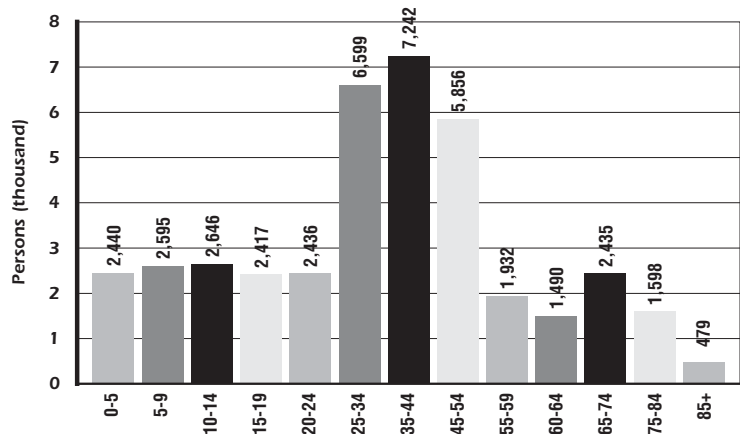

Population by Race and Hispanic or Latino Origin
San Bruno

San Bruno Statistics

Total Land Area: 6.1 sq. miles
2000 City Population: 40,165
1990 City Population: 38,961

Sex:

Male: 19,822
 Female: 20,343

Native born persons: 27,143 (67.6%)
Foreign born persons: 13,021 (32.4%)

Median value owner-occupied units: \$385,100

Median contract rent: \$1,162

Projected Population, Employment, and Income

San Bruno	2000	2005	2015	2025
Total population	40,165	41,200	42,800	44,700
Total households	14,677	14,780	15,240	15,830
Persons per household*	2.72	2.77	2.80	2.80
Employed residents*	22,979	23,400	24,700	26,000
Mean household income (2000 dollars)*	88,000	89,000	96,700	106,600

Source: Association of Bay Area Gov'ts., Projections 2002
 * Note: Includes Sphere of Influence

San Bruno 2000 Population by Age Group

Source: 2000 Census

2000 Housing Units by Building Type

(Building types)	Units
Single Family Detached	9,040
Single Family Attached	565
Multiple Family Structures with 2 to 4 units	1,186
Multiple Family Structures with 5+ units	4,138
Mobile Homes	15
Total Units	14,944