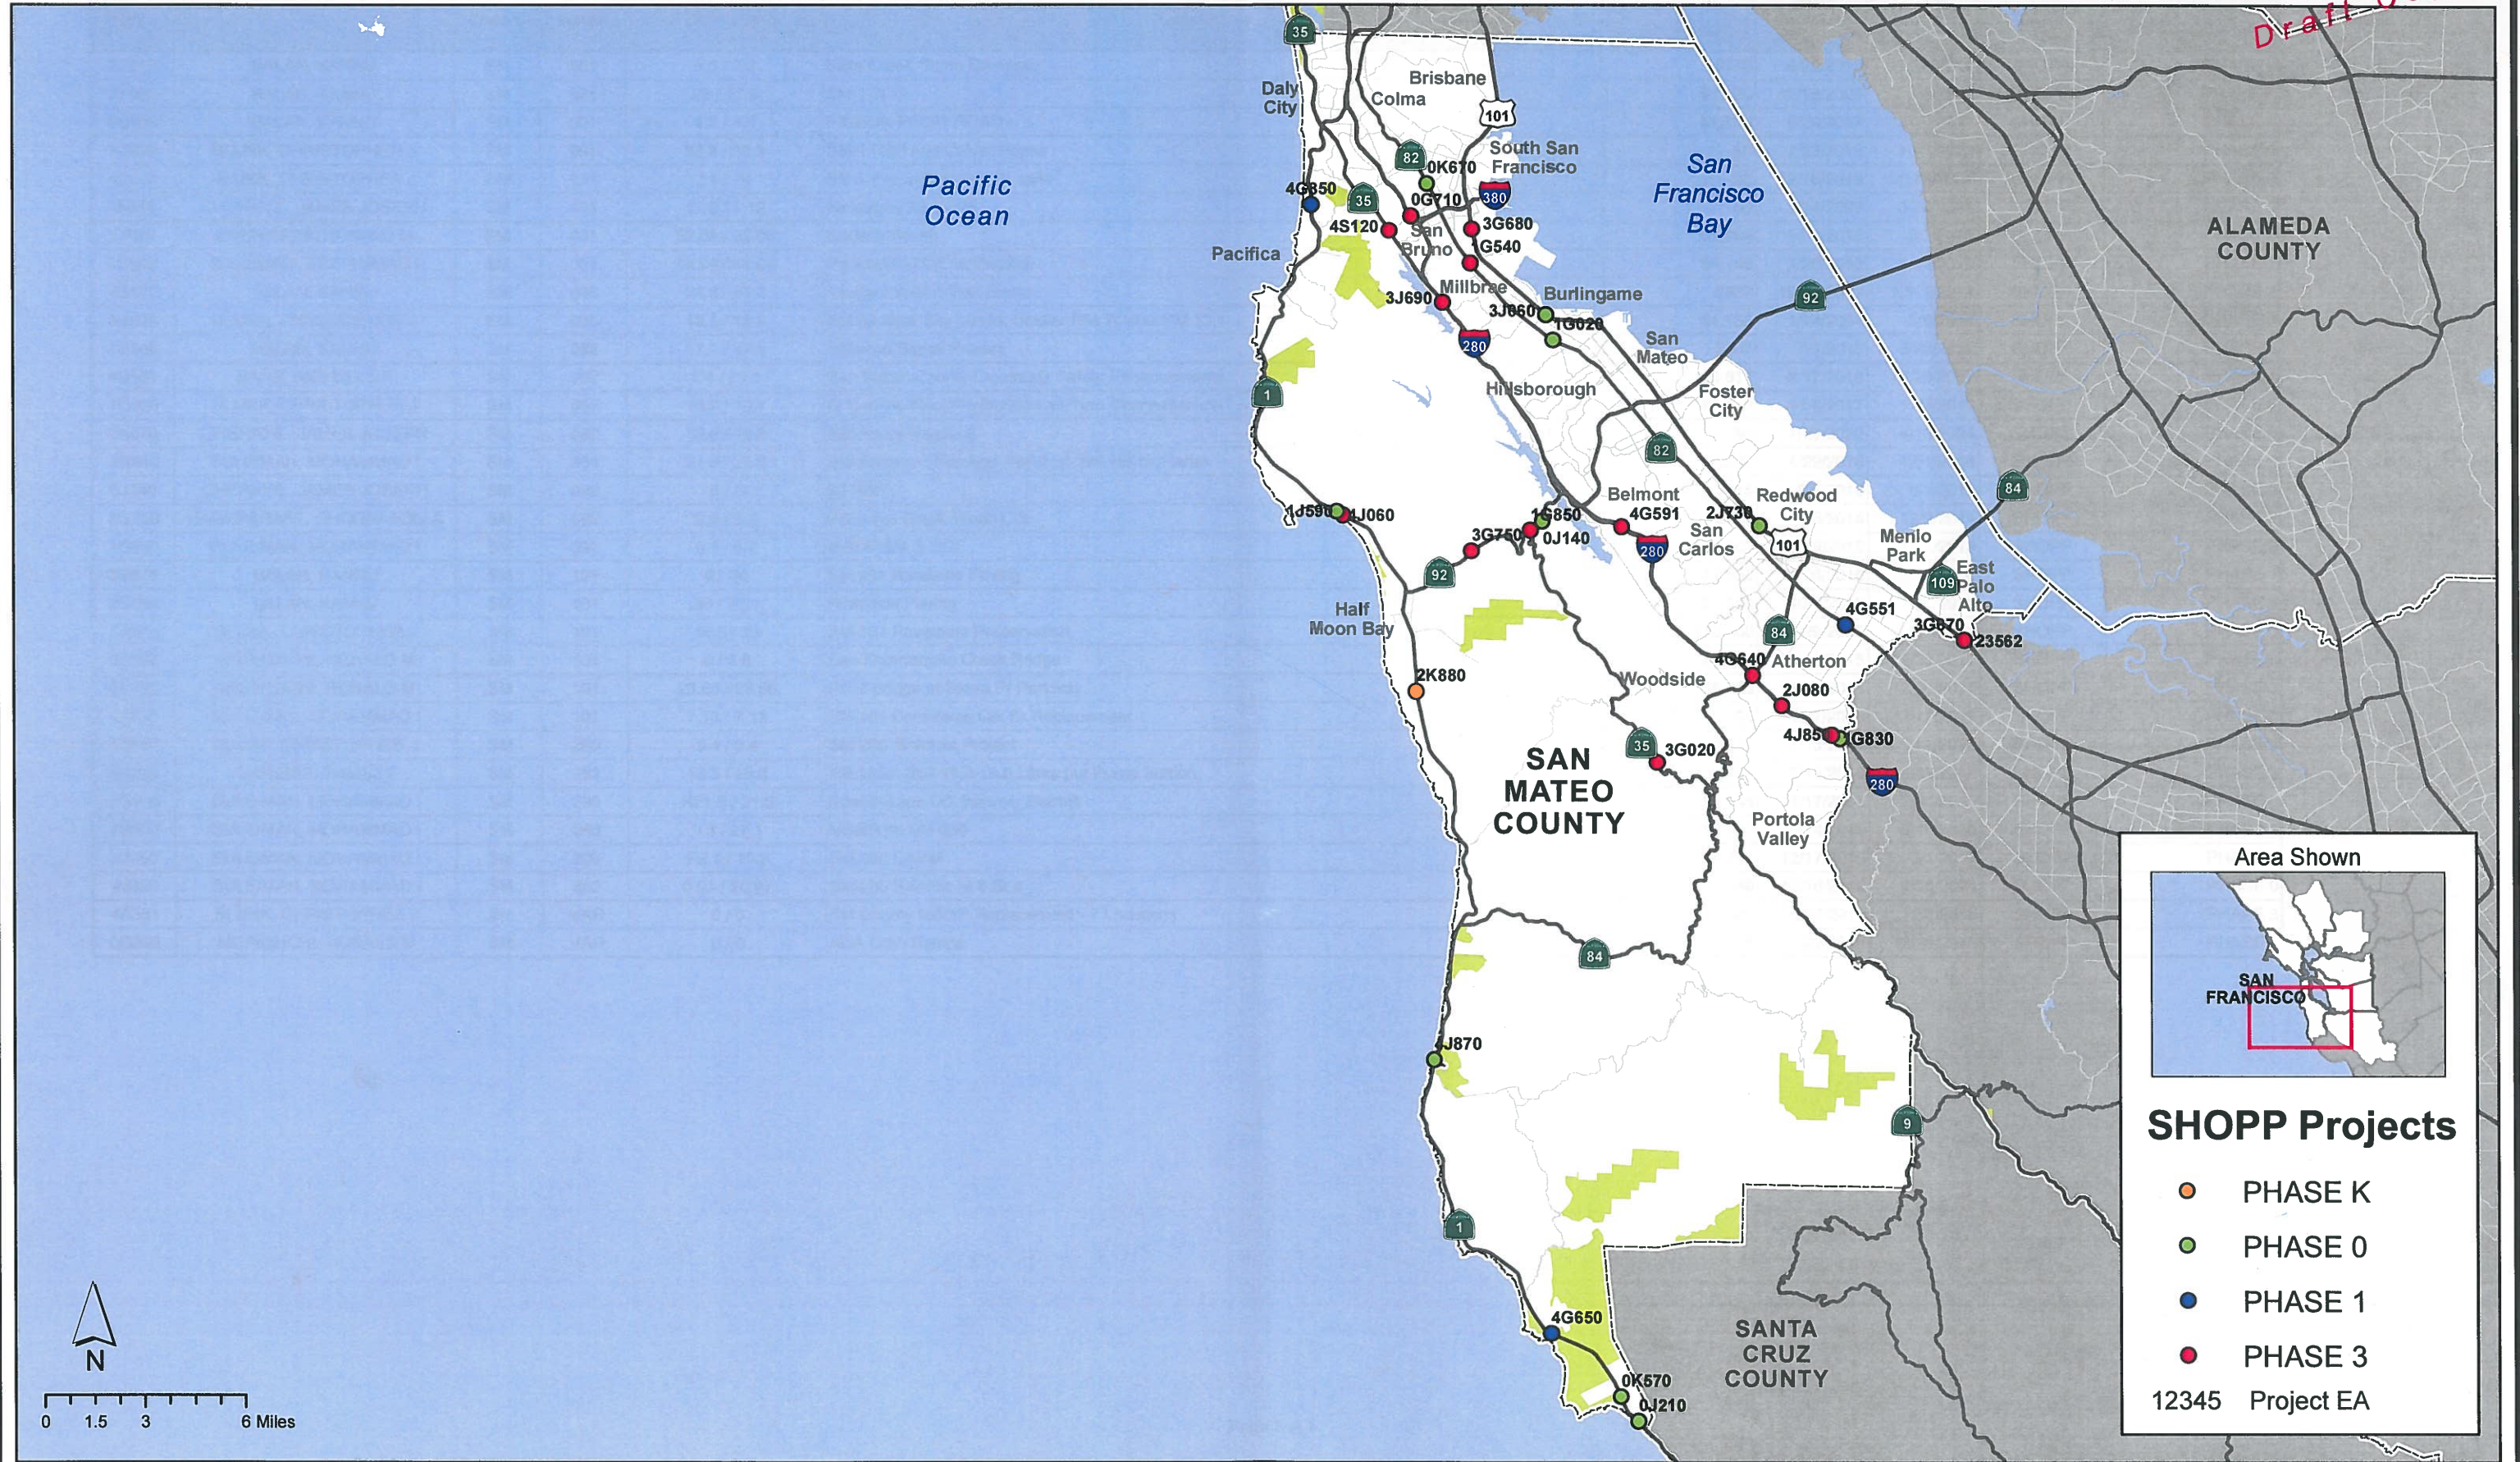

San Mateo County State Highway Operations & Protection Program Projects

August 2016

Draft Copy

Area Shown

SHOPP Projects

- PHASE K
- PHASE 0
- PHASE 1
- PHASE 3
- 12345 Project EA