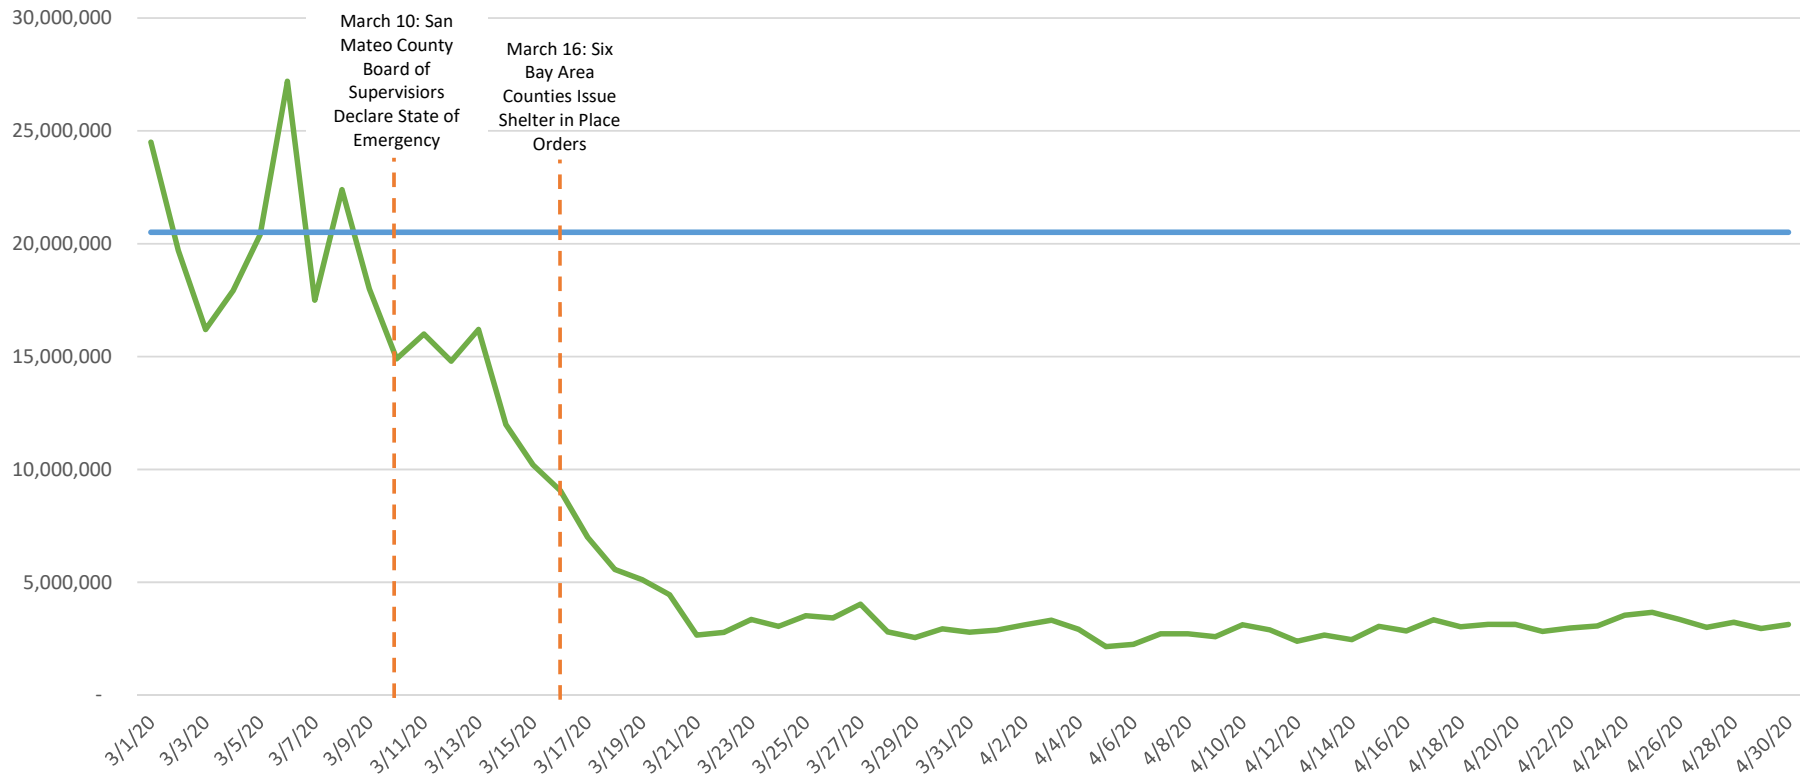

San Mateo County Daily Vehicle Miles Traveled (VMT) - March to April 2020

Source: Streetlight Data

— Daily VMT March - April 2020 — Average Daily VMT Jan 2020