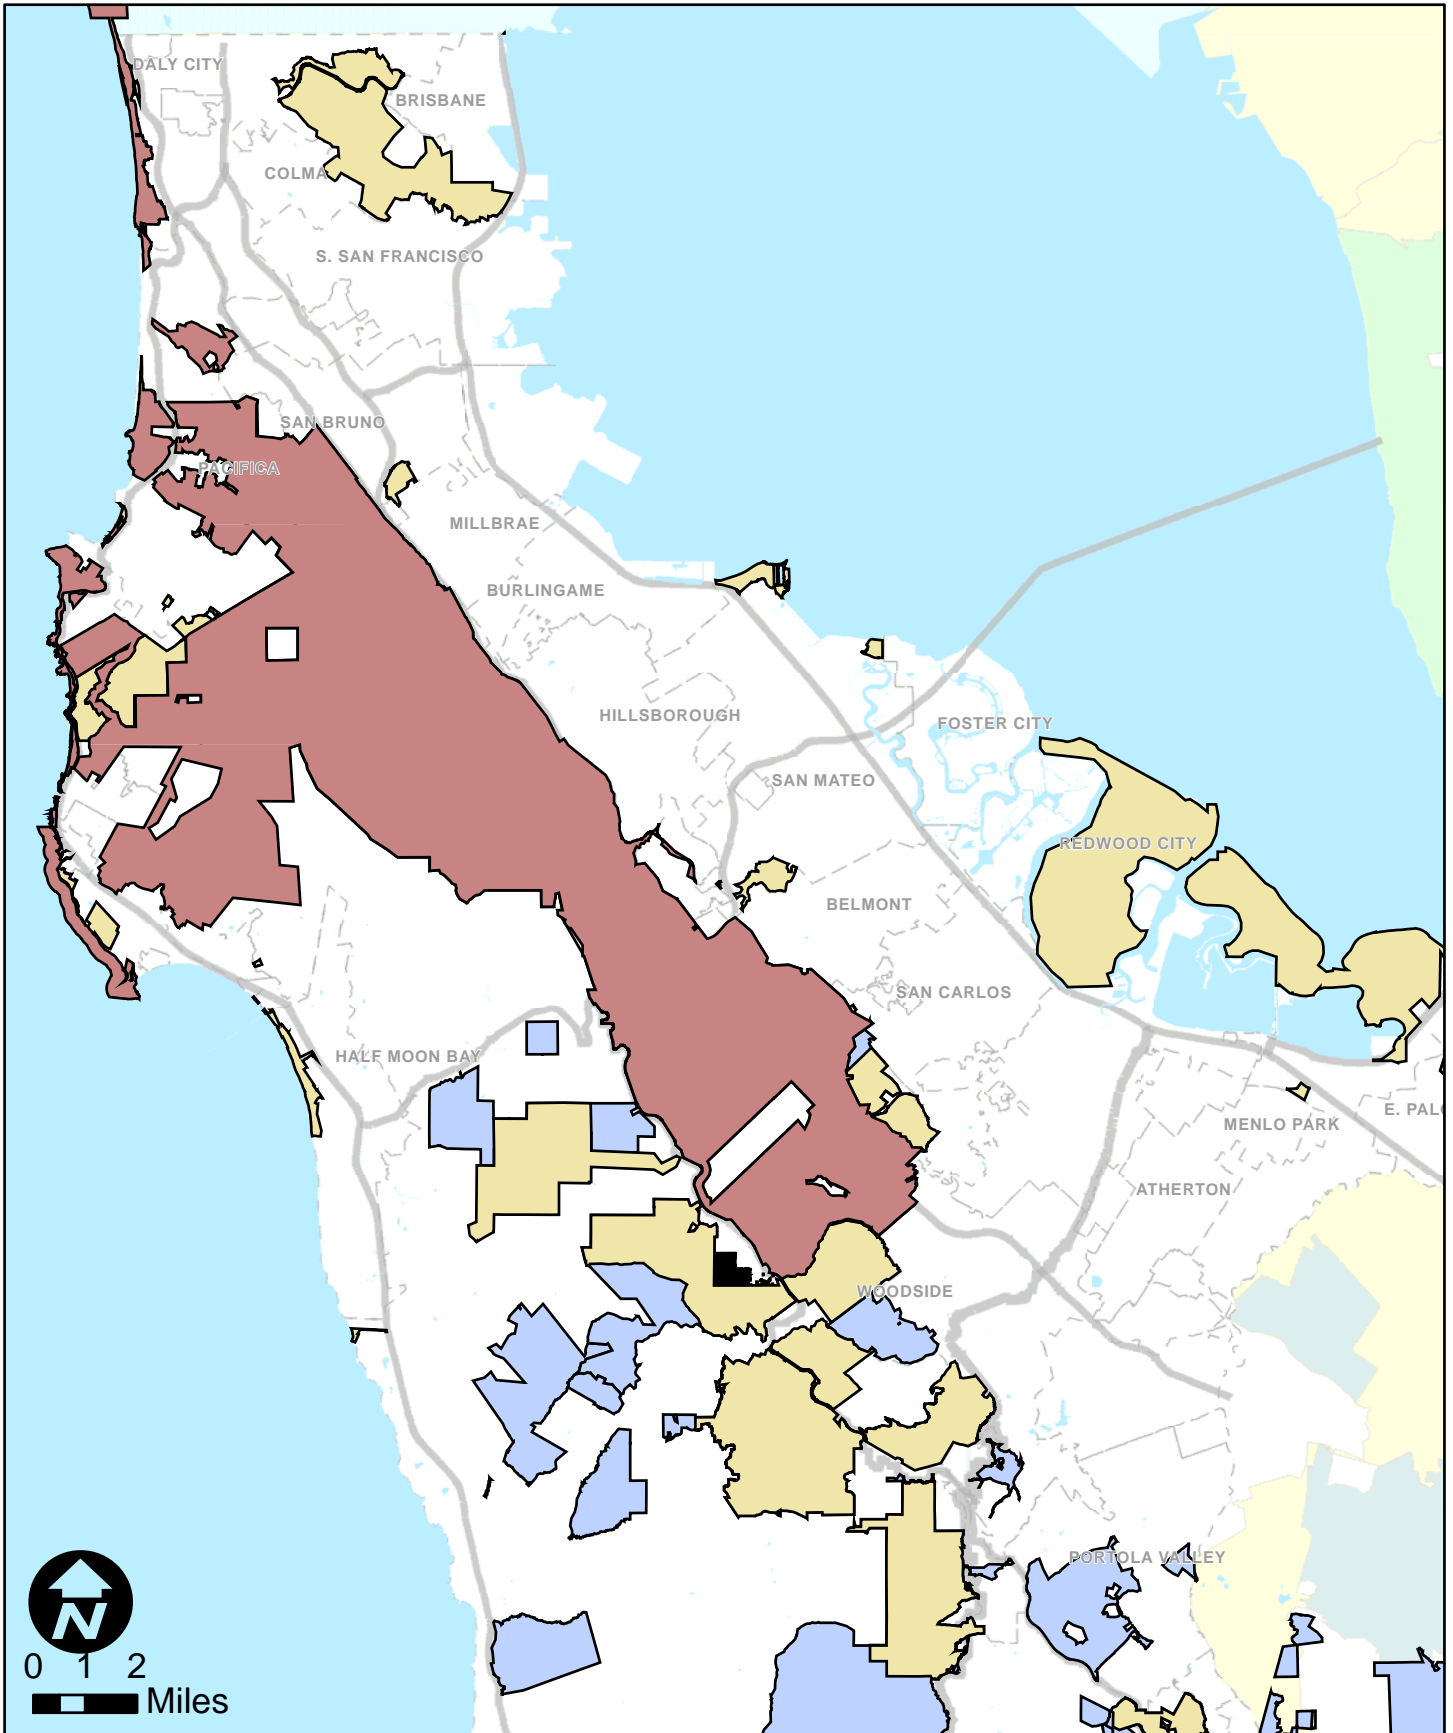

Open Spaces in San Mateo County

Legend

-  Golden Gate National Recreation Area
-  Midpeninsula Regional Open Space District
-  San Mateo County Open Space